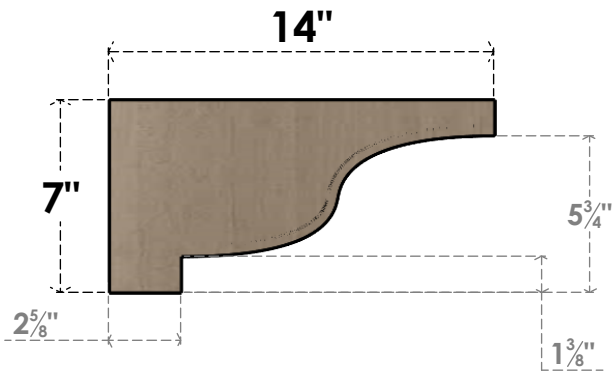

ITEM NUMBER: CORU07X14X07NEWRCPR

7"W X 14"D X 7"H SERIES 3 WIDE NEWPORT ROUGH CEDAR TIMBERTHANE FAUX WOOD CORBEL, PRIMED

SIDE PROFILE

FRONT PROFILE

ISOMETRIC

EKENA MILLWORK
2300 WEST MAIN ST.
CLARKSVILLE, TX 75426
TOLL FREE: 866-607-0453
WWW.EKENAMILLWORK.COM

NOTES

1. INSTALLATION TO BE COMPLETED IN ACCORDANCE WITH MANUFACTURER'S SPECIFICATIONS.
2. DRAWING MAY NOT BE TO SCALE
3. THIS DRAWING IS INTENDED FOR DESIGN AND PLANNING PURPOSES ONLY.
4. ALL INFORMATION CONTAINED HEREIN WAS CURRENT AT THE TIME OF DEVELOPMENT BUT MUST BE REVIEWED AND APPROVED BY THE PRODUCT MANUFACTURER TO BE CONSIDERED ACCURATE.
5. TIMBERTHANE ARCHITECTURAL PRODUCTS ARE MADE FROM HIGH DENSITY URETHANE AND COME FACTORY PRIMED