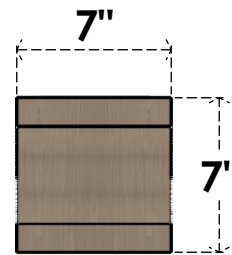

ITEM NUMBER: CORU07X14X07NEWRCPR

7"W X 14"D X 7"H SERIES 3 WIDE NEWPORT ROUGH CEDAR TIMBERTHANE FAUX WOOD CORBEL, PRIMED

SIDE PROFILE

FRONT PROFILE

ISOMETRIC

EKENA MILLWORK
2300 WEST MAIN ST.
CLARKSVILLE, TX 75426
TOLL FREE: 866-607-0453
WWW.EKENAMILLWORK.COM

NOTES

1. INSTALLATION TO BE COMPLETED IN ACCORDANCE WITH MANUFACTURER'S SPECIFICATIONS.
2. DRAWING MAY NOT BE TO SCALE
3. THIS DRAWING IS INTENDED FOR DESIGN AND PLANNING PURPOSES ONLY.
4. ALL INFORMATION CONTAINED HEREIN WAS CURRENT AT THE TIME OF DEVELOPMENT BUT MUST BE REVIEWED AND APPROVED BY THE PRODUCT MANUFACTURER TO BE CONSIDERED ACCURATE.
5. TIMBERTHANE ARCHITECTURAL PRODUCTS ARE MADE FROM HIGH DENSITY URETHANE AND COME FACTORY PRIMED