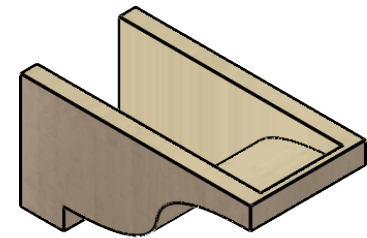

ITEM NUMBER: CORU07X14X07NEWRCPR

7"W X 14"D X 7"H SERIES 3 WIDE NEWPORT ROUGH CEDAR TIMBERTHANE FAUX WOOD CORBEL, PRIMED

SIDE PROFILE

FRONT PROFILE

ISOMETRIC

EKENA MILLWORK
2300 WEST MAIN ST.
CLARKSVILLE, TX 75426
TOLL FREE: 866-607-0453
WWW.EKENAMILLWORK.COM